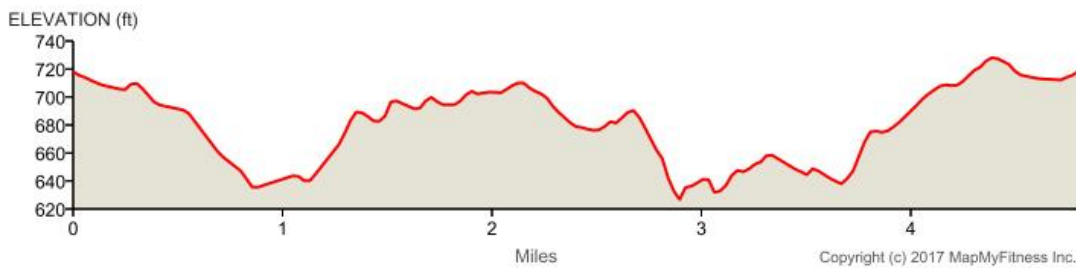

### WAWA AUG 30, 2017

Distance: 4.80 mi

Elevation Gain: 183 ft

Elevation Max: 729 ft

### Notes

0.00 mi Head southwest toward Wellesley Ave

<b>0.04 mi</b>	Turn right onto Wellesley Ave
<b>0.08 mi</b>	Turn left onto Selwyn Ave
<b>0.28 mi</b>	Slight right onto Westfield Rd
<b>1.07 mi</b>	Turn right onto Hillside Ave
<b>1.64 mi</b>	Turn right onto Paddock Cir
<b>1.83 mi</b>	Turn right onto Little Hope Rd
<b>2.14 mi</b>	Turn right onto Marsh Rd
<b>2.38 mi</b>	Turn left onto Park Rd
<b>2.39 mi</b>	Turn right onto Yale Pl
<b>2.59 mi</b>	Turn left onto Idlewood Cir
<b>2.65 mi</b>	Turn right onto Princeton Ave
<b>2.78 mi</b>	Turn left
<b>2.81 mi</b>	Turn right
<b>2.90 mi</b>	Turn left
<b>3.22 mi</b>	Turn right toward Freedom Park Service Rd
<b>3.24 mi</b>	Turn right toward Freedom Park Service Rd
<b>3.24 mi</b>	Turn left toward Freedom Park Service Rd
<b>3.25 mi</b>	Turn left toward Freedom Park Service Rd
<b>3.32 mi</b>	Turn left onto Freedom Park Service Rd
<b>3.50 mi</b>	Turn right to stay on Freedom Park Service Rd
<b>3.66 mi</b>	Turn right onto East Blvd
<b>3.80 mi</b>	Continue onto Queens Rd W
<b>3.93 mi</b>	Turn right onto Norton Rd
<b>4.16 mi</b>	Slight right onto Hertford Rd
<b>4.21 mi</b>	Turn left onto Sherwood Ave
<b>4.40 mi</b>	Turn right onto Queens Rd
<b>4.50 mi</b>	Continue onto Selwyn Ave
<b>4.72 mi</b>	Turn left onto Wellesley Ave
<b>4.76 mi</b>	Turn left Destination will be on the right
<b>4.80 mi</b>	Destination