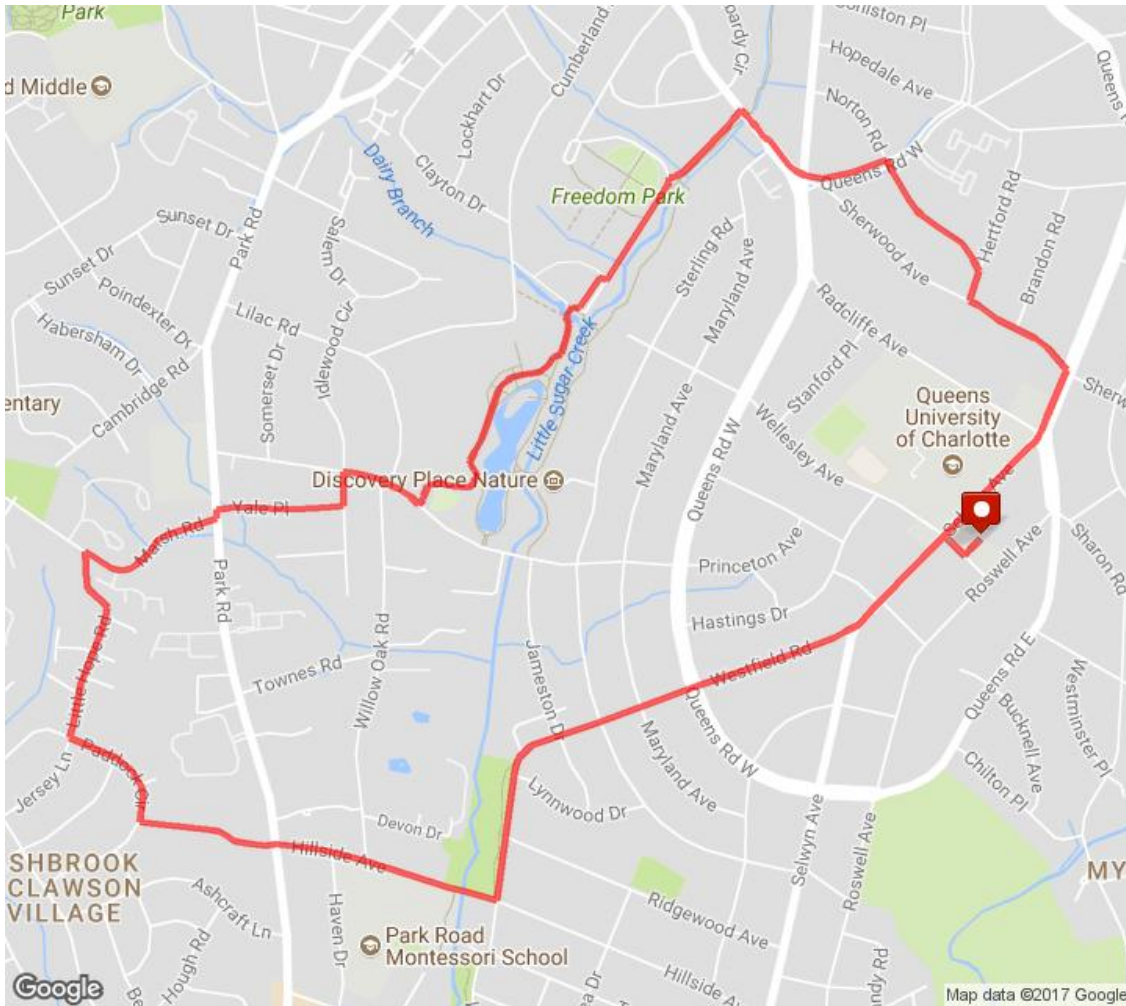

### WAWA AUG 30, 2017

Distance: 4.80 mi

Elevation Gain: 183 ft

Elevation Max: 729 ft

### Notes

0.00 mi Head southwest toward Wellesley Ave

<b>0.04 mi</b>	Turn right onto Wellesley Ave
<b>0.08 mi</b>	Turn left onto Selwyn Ave
<b>0.28 mi</b>	Slight right onto Westfield Rd
<b>1.07 mi</b>	Turn right onto Hillside Ave
<b>1.64 mi</b>	Turn right onto Paddock Cir
<b>1.83 mi</b>	Turn right onto Little Hope Rd
<b>2.14 mi</b>	Turn right onto Marsh Rd
<b>2.38 mi</b>	Turn left onto Park Rd
<b>2.39 mi</b>	Turn right onto Yale Pl
<b>2.59 mi</b>	Turn left onto Idlewood Cir
<b>2.65 mi</b>	Turn right onto Princeton Ave
<b>2.78 mi</b>	Turn left
<b>2.81 mi</b>	Turn right
<b>2.90 mi</b>	Turn left
<b>3.22 mi</b>	Turn right toward Freedom Park Service Rd
<b>3.24 mi</b>	Turn right toward Freedom Park Service Rd
<b>3.24 mi</b>	Turn left toward Freedom Park Service Rd
<b>3.25 mi</b>	Turn left toward Freedom Park Service Rd
<b>3.32 mi</b>	Turn left onto Freedom Park Service Rd
<b>3.50 mi</b>	Turn right to stay on Freedom Park Service Rd
<b>3.66 mi</b>	Turn right onto East Blvd
<b>3.80 mi</b>	Continue onto Queens Rd W
<b>3.93 mi</b>	Turn right onto Norton Rd
<b>4.16 mi</b>	Slight right onto Hertford Rd
<b>4.21 mi</b>	Turn left onto Sherwood Ave
<b>4.40 mi</b>	Turn right onto Queens Rd
<b>4.50 mi</b>	Continue onto Selwyn Ave
<b>4.72 mi</b>	Turn left onto Wellesley Ave
<b>4.76 mi</b>	Turn left Destination will be on the right
<b>4.80 mi</b>	Destination