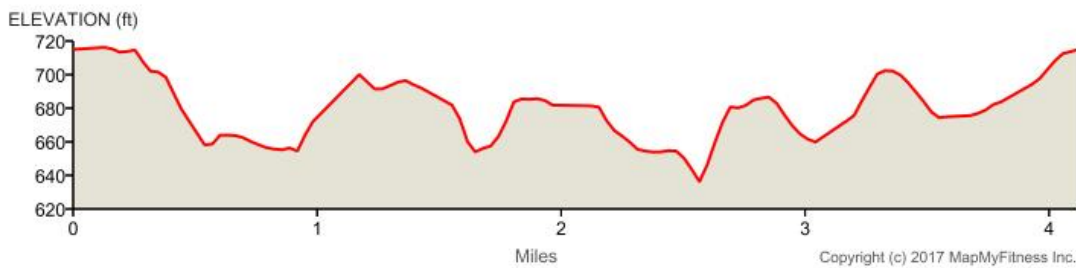

WAWA SEP 13, 2017

Distance: 4.12 mi

Elevation Gain: 176 ft

Elevation Max: 717 ft

Notes

0.00 mi Head northeast on Selwyn Ave toward Burwell Cir

0.14 mi	Head south on Queens Rd toward Roswell Ave
0.25 mi	Turn right onto Queens Rd E
0.66 mi	Head southeast on Chilton Pl toward Bucknell Ave
0.92 mi	Head south on Sharon Rd toward Founders Circle
1.84 mi	Slight right
1.87 mi	Head southwest toward Runnymede Ln
1.90 mi	Continue onto Runnymede Ln
2.31 mi	Turn right onto Colony Rd
2.31 mi	Head north on Colony Rd toward Rockbrook Dr
3.03 mi	Head north on Normandy Rd toward Pender Pl
3.34 mi	Head north on Roswell Ave toward Sterling Rd
3.95 mi	Head northwest on Wellesley Ave toward Selwyn Ave
4.04 mi	Head northeast on Selwyn Ave toward Burwell Cir
4.12 mi	Destination