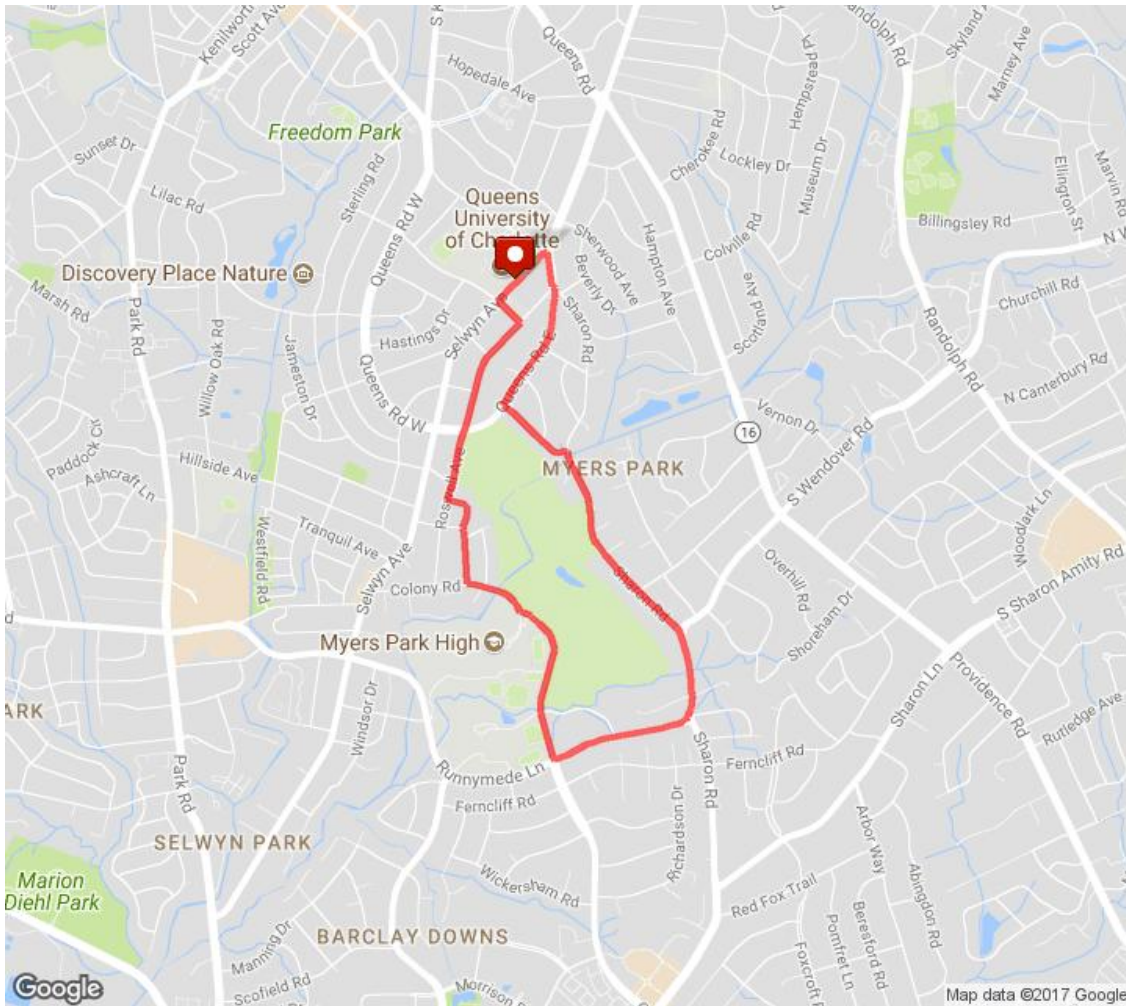

WAWA SEP 13, 2017

Distance: 4.12 mi

Elevation Gain: 176 ft

Elevation Max: 717 ft

Notes

0.00 mi Head northeast on Selwyn Ave toward Burwell Cir

0.14 mi	Head south on Queens Rd toward Roswell Ave
0.25 mi	Turn right onto Queens Rd E
0.66 mi	Head southeast on Chilton Pl toward Bucknell Ave
0.92 mi	Head south on Sharon Rd toward Founders Circle
1.84 mi	Slight right
1.87 mi	Head southwest toward Runnymede Ln
1.90 mi	Continue onto Runnymede Ln
2.31 mi	Turn right onto Colony Rd
2.31 mi	Head north on Colony Rd toward Rockbrook Dr
3.03 mi	Head north on Normandy Rd toward Pender Pl
3.34 mi	Head north on Roswell Ave toward Sterling Rd
3.95 mi	Head northwest on Wellesley Ave toward Selwyn Ave
4.04 mi	Head northeast on Selwyn Ave toward Burwell Cir
4.12 mi	Destination