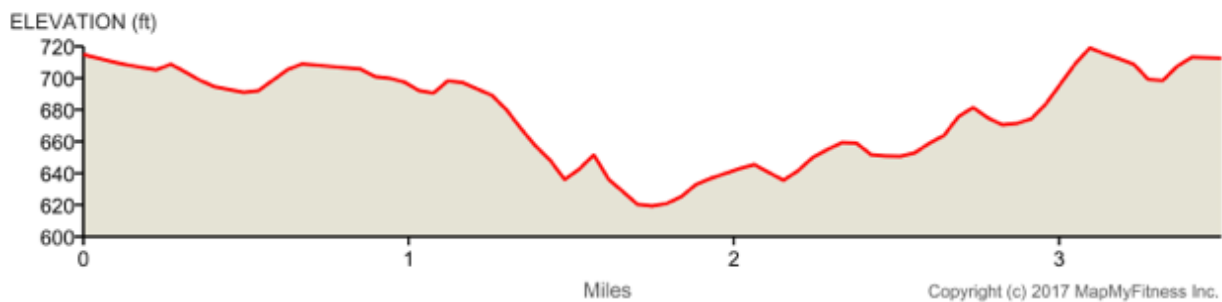

WAWA NOV 8, 2017

Distance: 3.50 mi

Elevation Gain: 106 ft

Elevation Max: 719 ft

Notes

0.00 mi	Head southwest on Selwyn Ave toward Wellesley Ave
0.52 mi	Head south on Selwyn Ave toward Queens Rd W
1.13 mi	Head west on Brandywine Rd toward Hillsdale Ave
1.27 mi	Head west on Brandywine Rd toward Hassell Pl Destination will be on the left
1.49 mi	Head northeast on Brandywine Rd toward Westfield Rd
1.55 mi	Turn left onto Westfield Rd Destination will be on the right
1.86 mi	Head east on Tranquil Ave toward Westfield Rd
1.88 mi	Turn left onto Westfield Rd
2.32 mi	Head north on Sterling Rd toward Princeton Ave
2.93 mi	Head southeast on Wellesley Ave toward Maryland Ave
3.47 mi	Turn left onto Selwyn Ave Destination will be on the left
3.50 mi	Destination