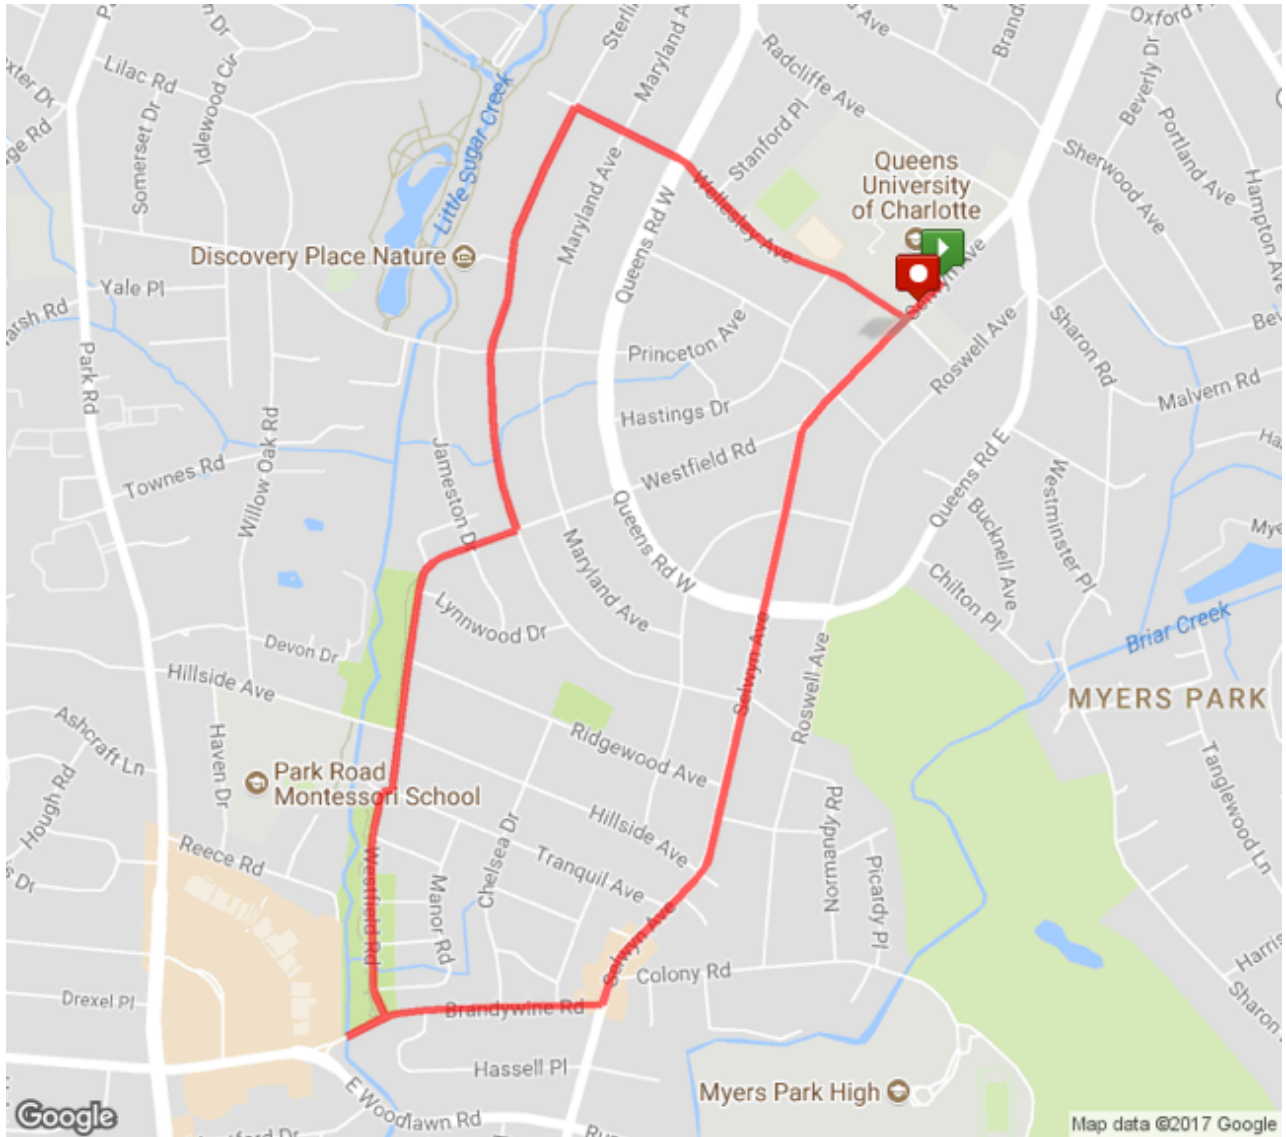

WAWA NOV 8, 2017

Distance: 3.50 mi

Elevation Gain: 106 ft

Elevation Max: 719 ft

Notes

0.00 mi	Head southwest on Selwyn Ave toward Wellesley Ave
0.52 mi	Head south on Selwyn Ave toward Queens Rd W
1.13 mi	Head west on Brandywine Rd toward Hillsdale Ave
1.27 mi	Head west on Brandywine Rd toward Hassell Pl Destination will be on the left
1.49 mi	Head northeast on Brandywine Rd toward Westfield Rd
1.55 mi	Turn left onto Westfield Rd Destination will be on the right
1.86 mi	Head east on Tranquil Ave toward Westfield Rd
1.88 mi	Turn left onto Westfield Rd
2.32 mi	Head north on Sterling Rd toward Princeton Ave
2.93 mi	Head southeast on Wellesley Ave toward Maryland Ave
3.47 mi	Turn left onto Selwyn Ave Destination will be on the left
3.50 mi	Destination