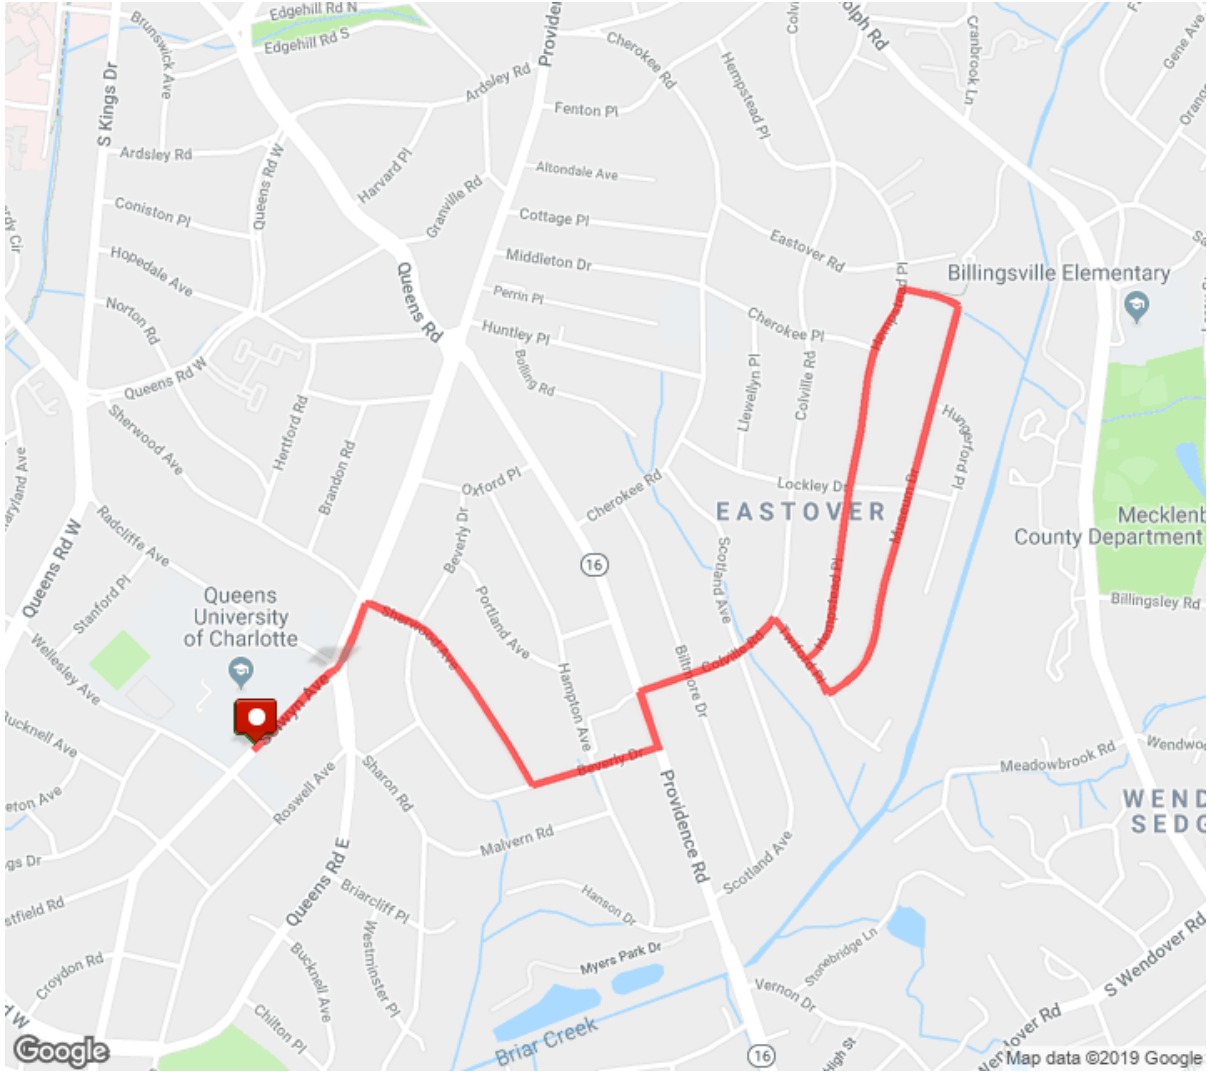

WAWA JAN 16, 2019

Distance: 3.79 mi

Elevation Gain: 150 ft

Elevation Max: 732 ft

Notes

0.00 mi	Head northeast on Selwyn Ave toward Burwell Cir
0.18 mi	Continue onto Queens Rd
0.27 mi	Head north on Queens Rd toward Sherwood Ave
0.28 mi	Turn right onto Sherwood Ave
0.64 mi	Head east on Beverly Dr toward Hampton Ave
0.84 mi	Turn right onto Providence Rd
0.84 mi	Head north on Providence Rd toward Beverly Dr Destination will be on the right
0.93 mi	Head north on Providence Rd toward Colville Rd
0.93 mi	Turn right onto Colville Rd Destination will be on the right
1.16 mi	Head northeast on Colville Rd toward Twiford Pl
1.16 mi	Turn right onto Twiford Pl
1.24 mi	Turn left onto Hempstead Pl
1.24 mi	Head northeast on Hempstead Pl toward Lockley Dr
1.80 mi	Turn right onto Museum Pl
1.81 mi	Head east on Museum Pl toward Mint Museum Plaza Destination will be on the left
1.89 mi	Head south on Museum Dr toward Hungerford Pl Destination will be on the left
2.49 mi	Head southwest on Museum Dr toward Twiford Pl
2.49 mi	Turn right onto Twiford Pl
2.63 mi	Turn left onto Colville Rd
2.86 mi	Turn left onto Providence Rd
2.95 mi	Head north on Providence Rd toward Beverly Dr
2.95 mi	Turn left onto Beverly Dr
3.14 mi	Turn right onto Sherwood Ave
3.51 mi	Turn left onto Queens Rd
3.51 mi	Head south on Queens Rd
3.61 mi	Continue onto Selwyn Ave Destination will be on the left
3.79 mi	Destination